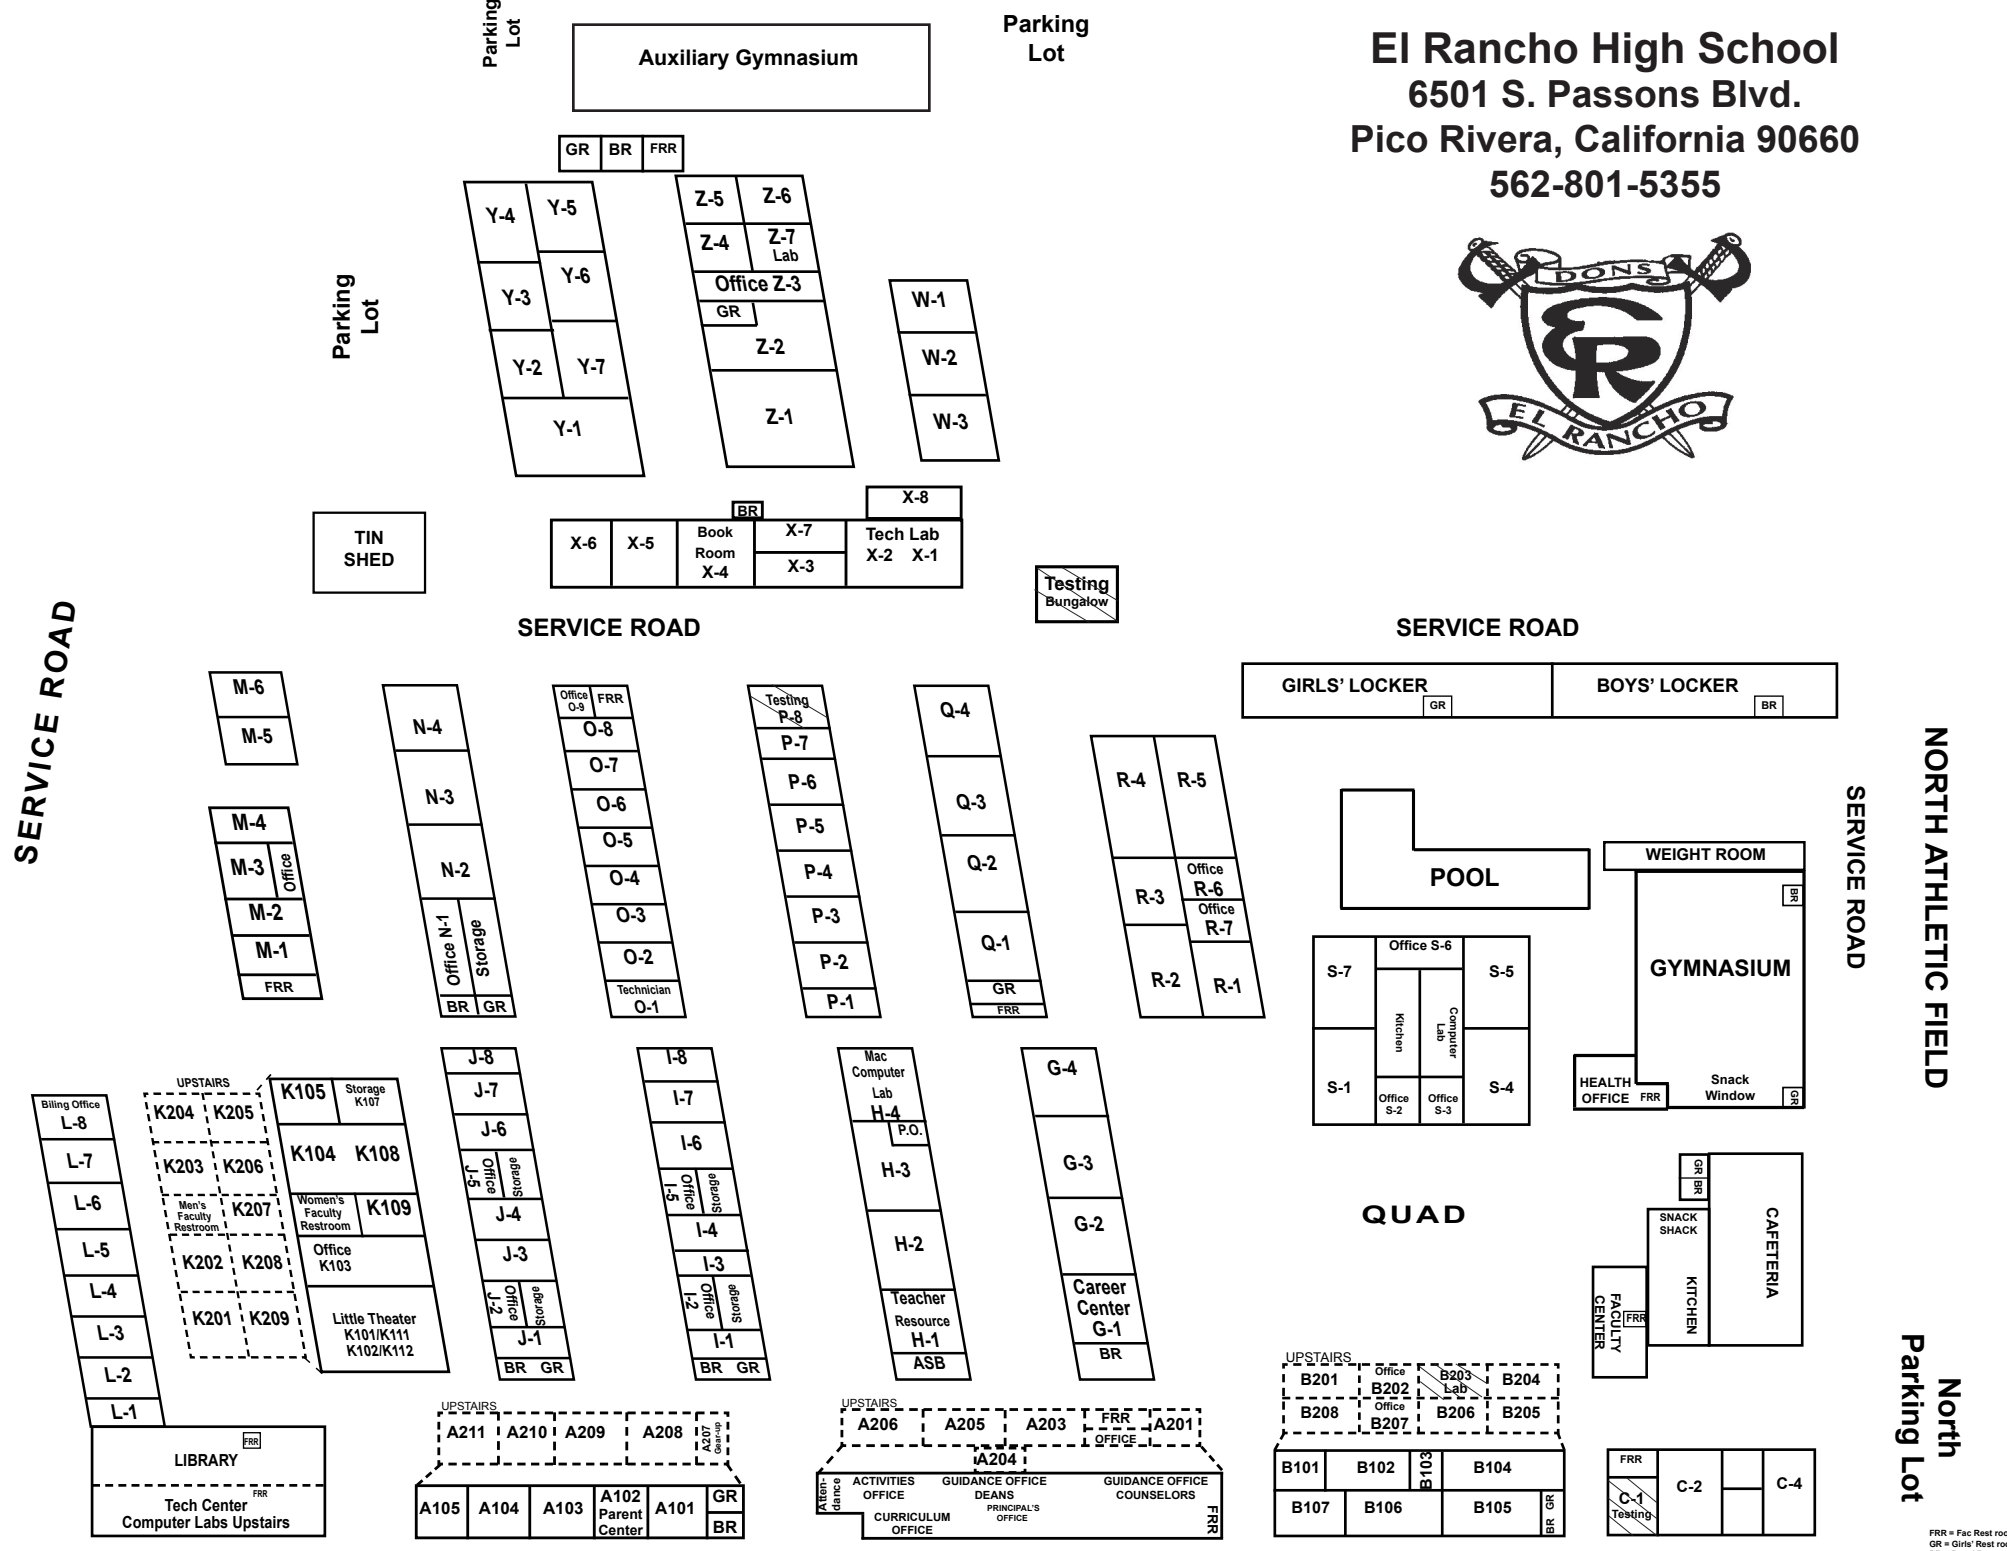

El Rancho High School
6501 S. Passons Blvd.
Pico Rivera, California 90660
562-801-5355

SERVICE ROAD

NORTH ATHLETIC FIELD

North
Parking Lot